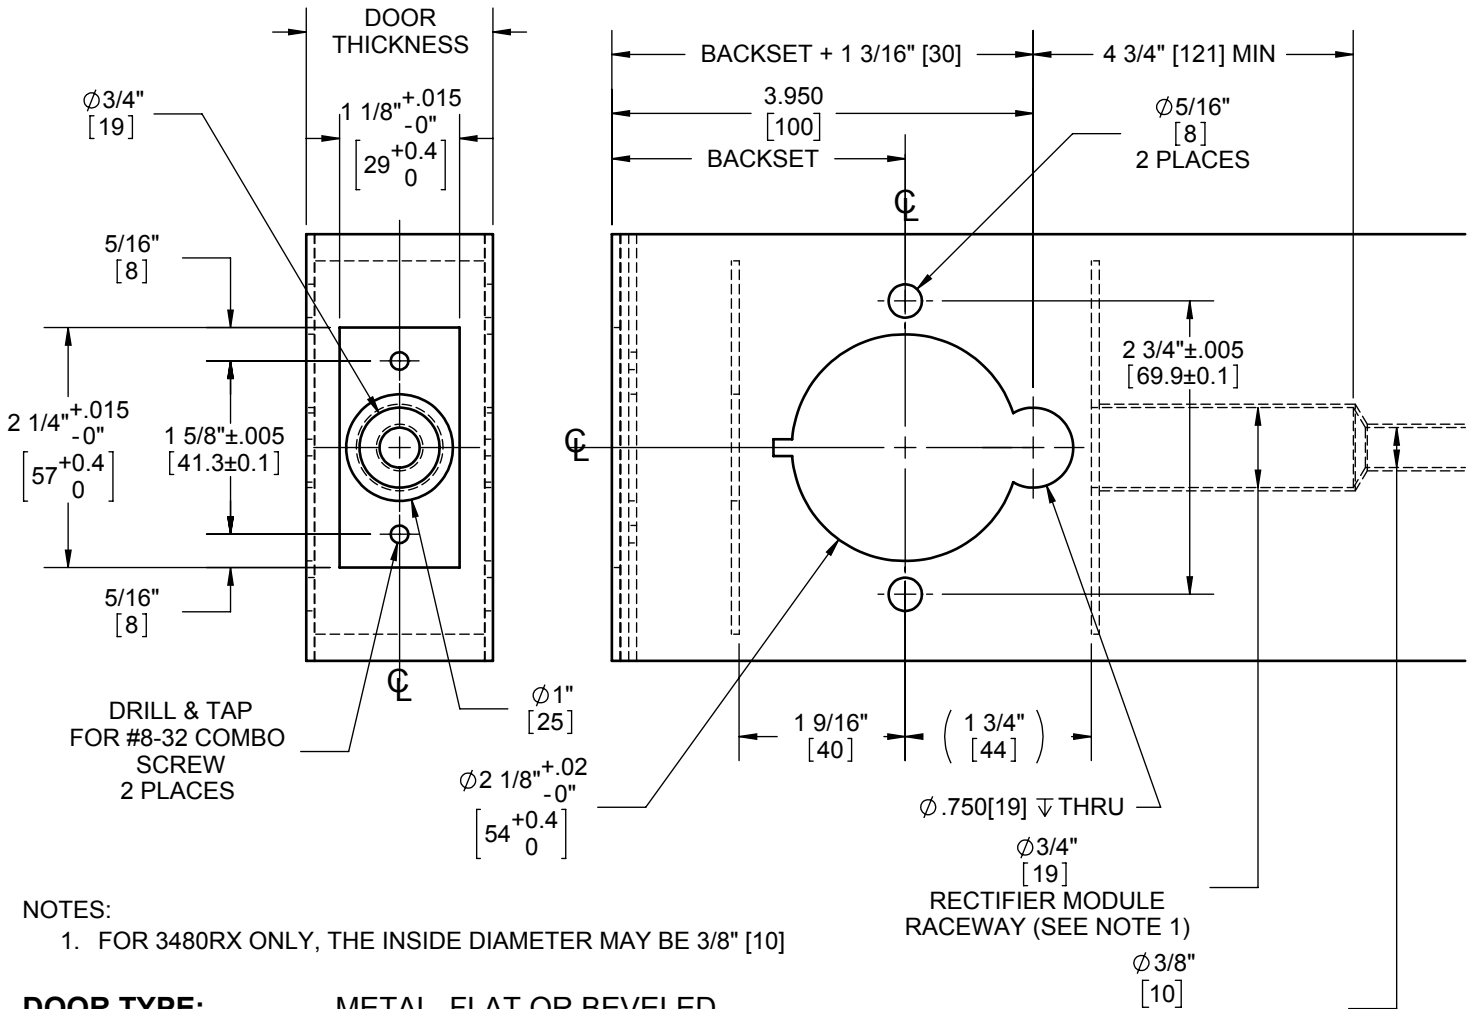

3480 EL/EU 12/24 RX ELECTRIFIED LEVERSETS METAL DOOR PREP TEMPLATE

NOTES:

- FOR 3480RX ONLY, THE INSIDE DIAMETER MAY BE 3/8" [10]

DOOR TYPE: METAL, FLAT OR BEVELED
DOOR THICKNESS: 1 3/8"[35] - 2"[51]
FACEPLATE: SQUARE 1 1/8"[29] WIDTH
BACKSETS: 2 3/4"[70] STANDARD, 2 3/8"[60] OPTIONAL, 5"[127] OPTIONAL

DIMENSIONS IN [] ARE IN MILLIMETERS