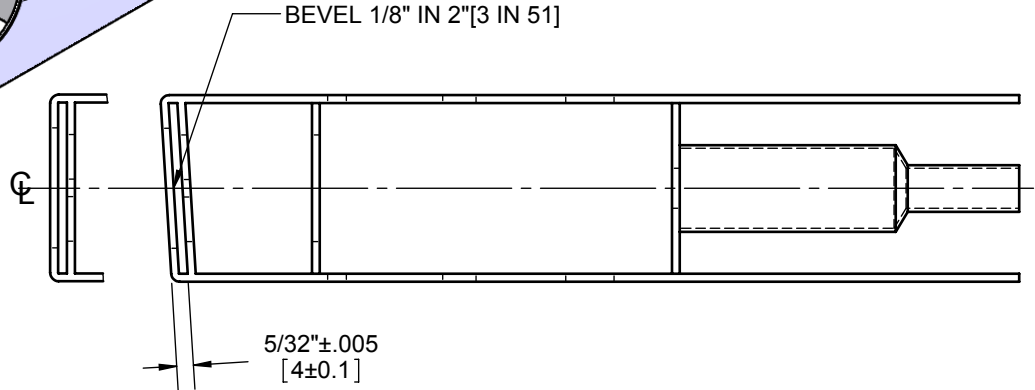

3480 EL/EU 12/24 RX ELECTRIFIED LEVERSETS METAL DOOR PREP TEMPLATE

NOTES:

- FOR 3480RX ONLY, THE INSIDE DIAMETER MAY BE 3/8" [10]

DOOR TYPE: METAL, FLAT OR BEVELED
DOOR THICKNESS: 1 3/8"[35] - 2"[51]
FACEPLATE: SQUARE 1 1/8"[29] WIDTH
BACKSETS: 2 3/4"[70] STANDARD, 2 3/8"[60] OPTIONAL, 5"[127] OPTIONAL

DIMENSIONS IN [] ARE IN MILLIMETERS